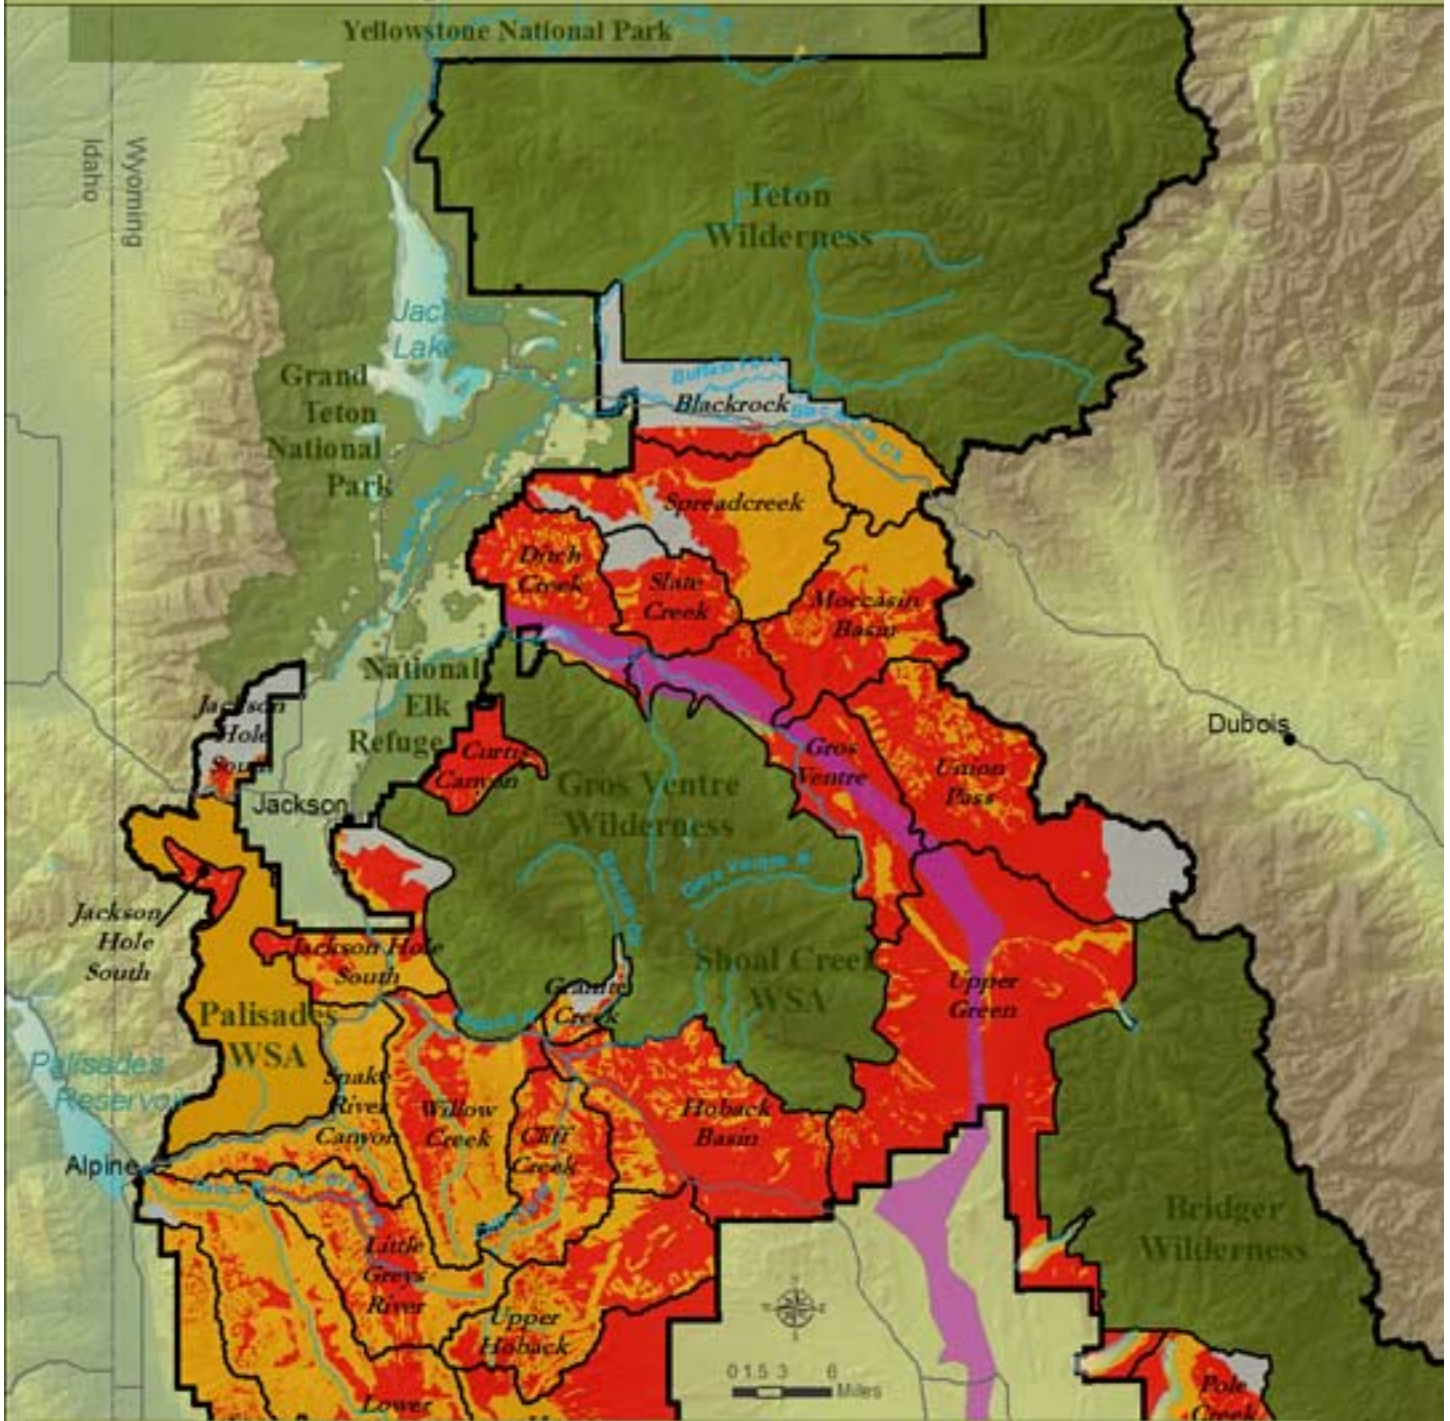

Jackson Hole Pronghorn Migration

The Bridger-Teton National Forest in Jackson Hole Area

- Wilderness, Parks & Refuge
- BTNF Management Areas
- Eligible Wild & Scenic River
- Pronghorn Migration Corridor*

- Open for New Leasing: Standard / Ltd. Stipulations
- Open for New Leasing: No Surface Occupancy
- Not Suitable for New Leasing

*Source: Spring GTNP Pronghorn Migration Area
Grand Teton National Park / Wildlife Conservation Society Pronghorn Migration Study