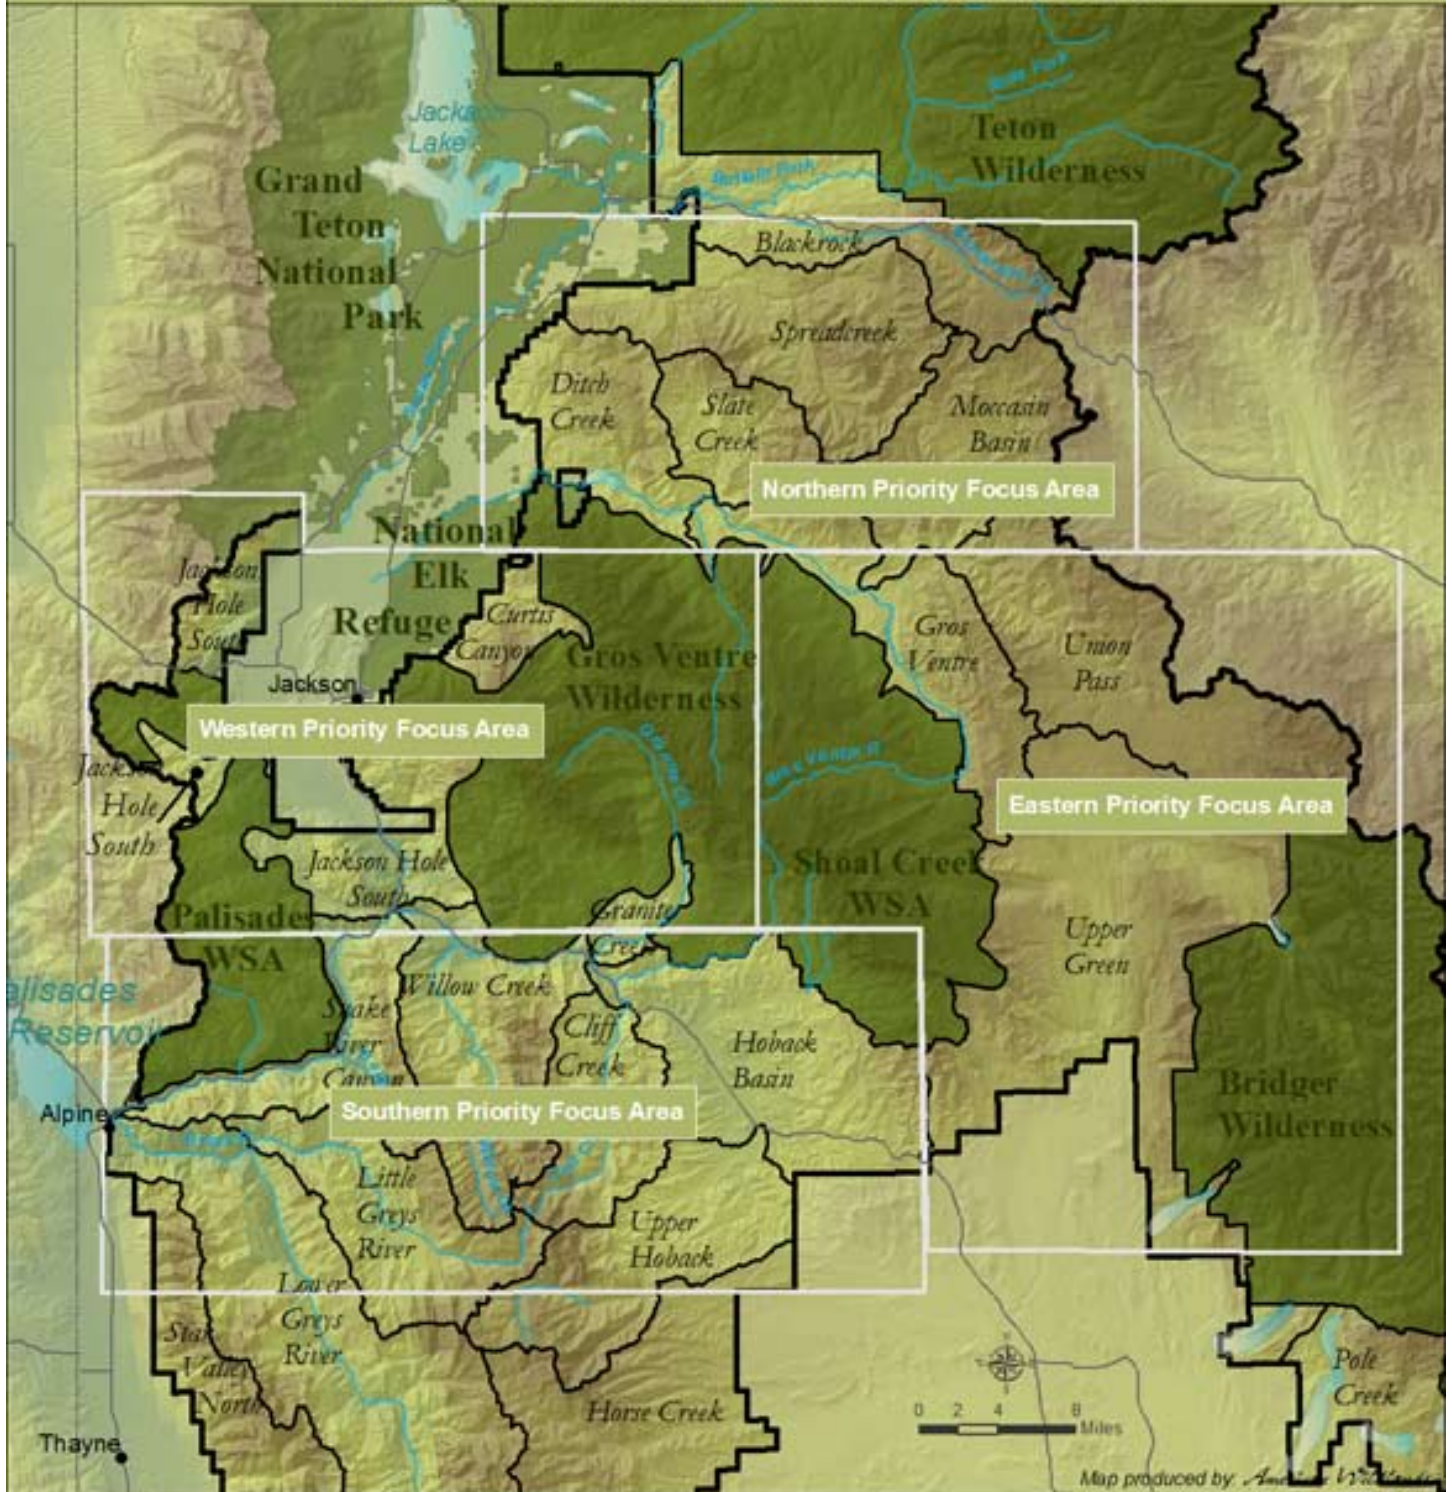

# Priority Focus Areas

## The Bridger-Teton National Forest in Jackson Hole Area

Map produced by American Wild

- Wilderness, Parks & Refuge
- BTNF Management Areas
- Priority Focus Areas
- Eligible Wild & Scenic River