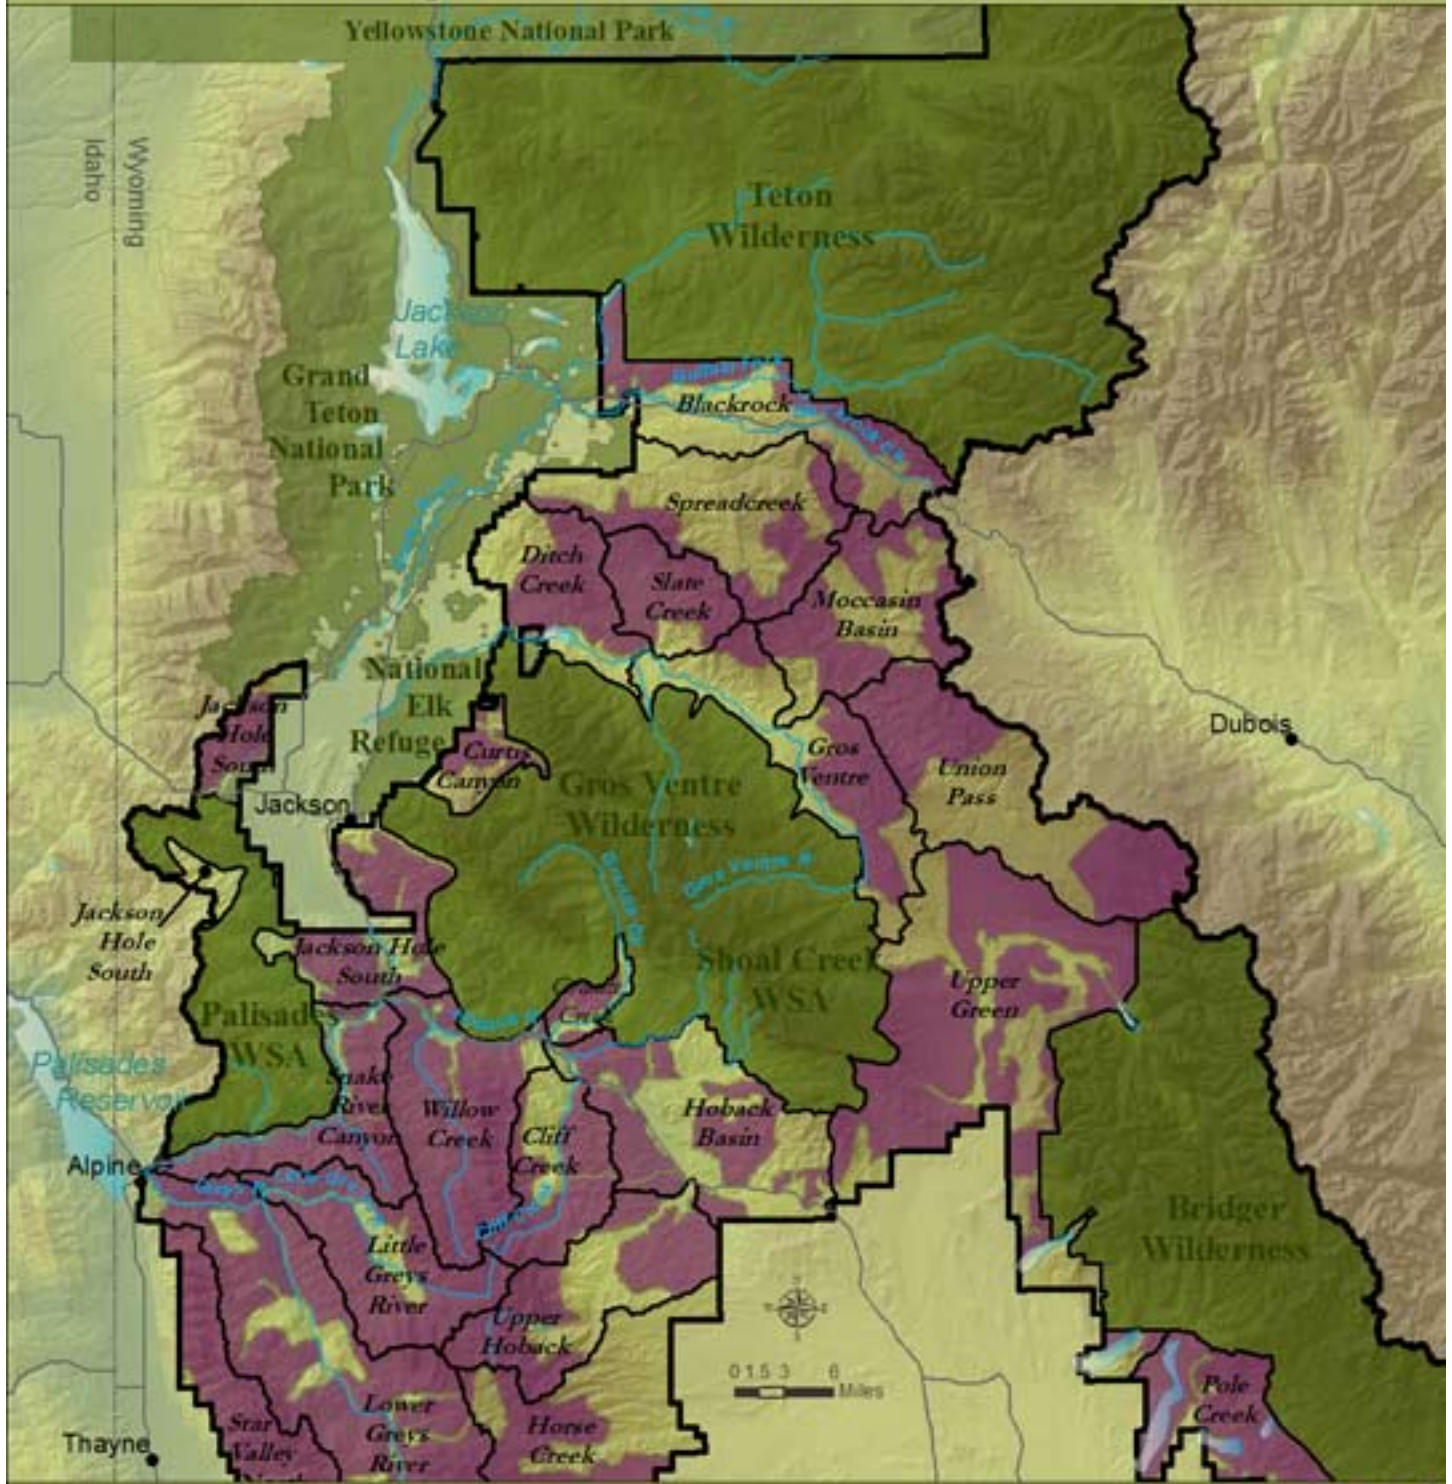

# Roadless Areas

## The Bridger-Teton National Forest in Jackson Hole Area

- Wilderness, Parks & Refuge
- BTNF Management Areas
- Eligible Wild & Scenic River
- Roadless Areas

Map produced by  
*American  
Wildlands*